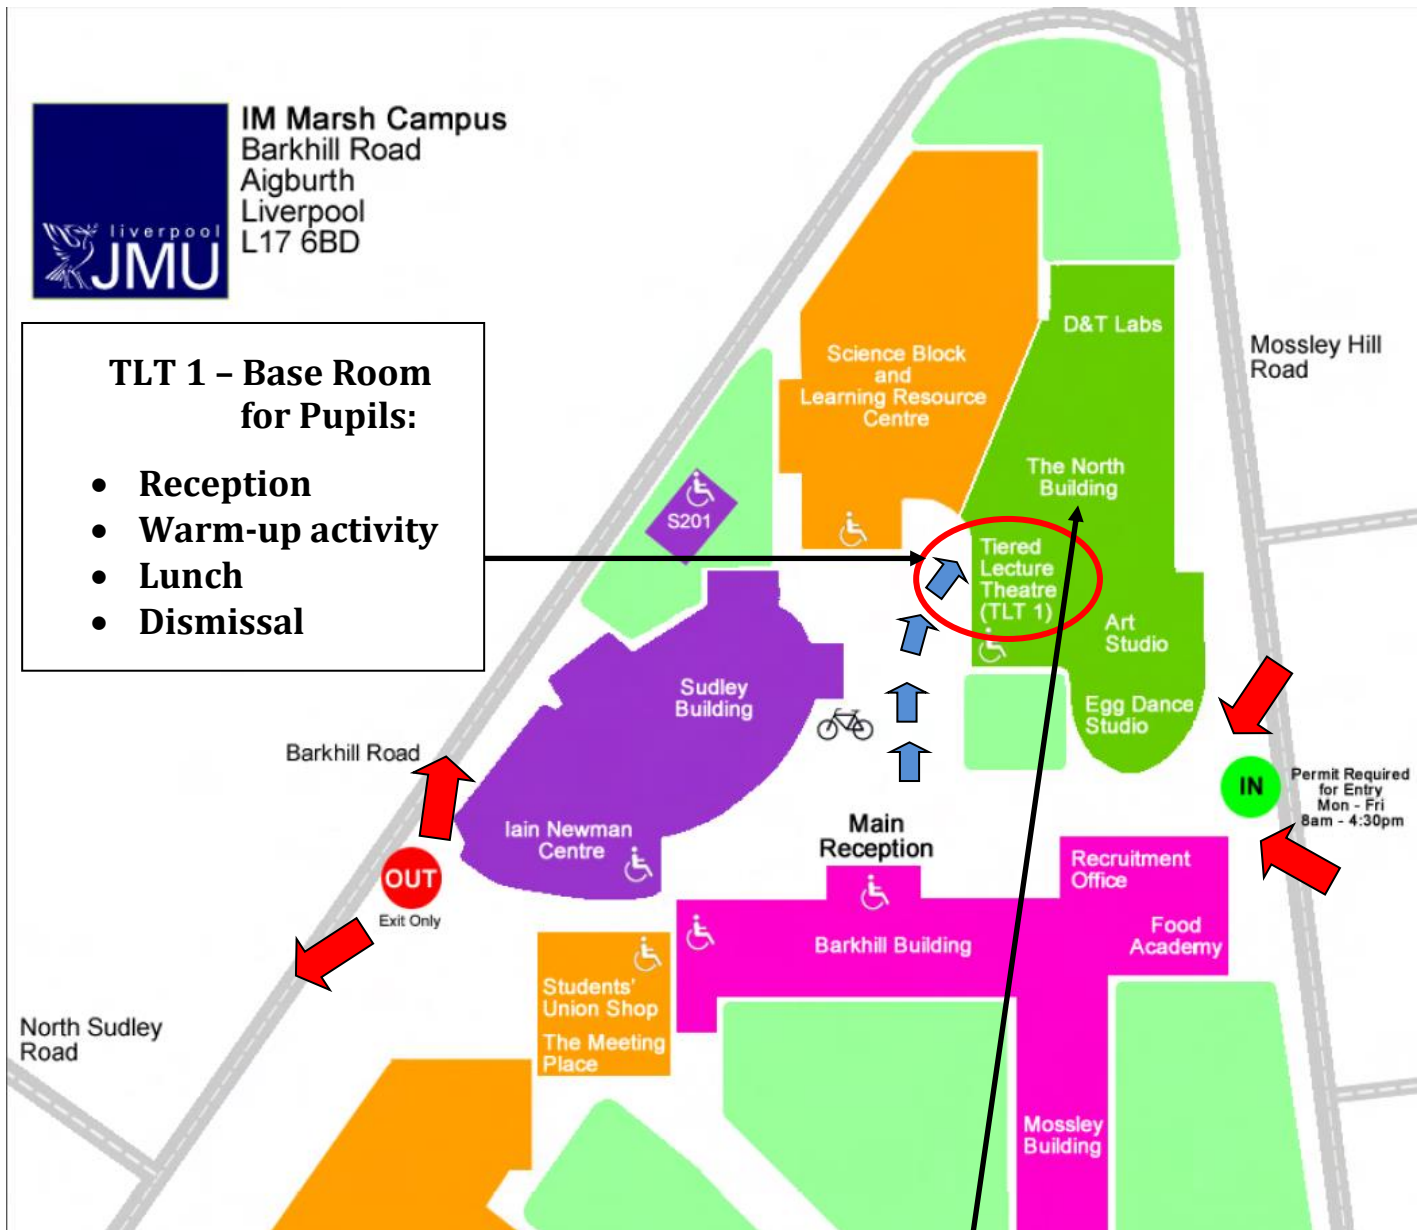

# MEM Mathematics Masterclass Saturday 1st November 2014

## I.M.Marsh Campus (Liverpool John Moores University) L17 6BD

Temporary Car Parking - on Barkhill Road and Mossley Hill Road (restricted on-site parking)

Parents and Pupils drop off/collection – Room TLT 1 (Tiered Lecture Theatre)

### TLT 1 – Base Room for Pupils:

- Reception
- Warm-up activity
- Lunch
- Dismissal

- Masterclass sessions
- Toilets
- Staff Lunch

Everything will take place in the North Building